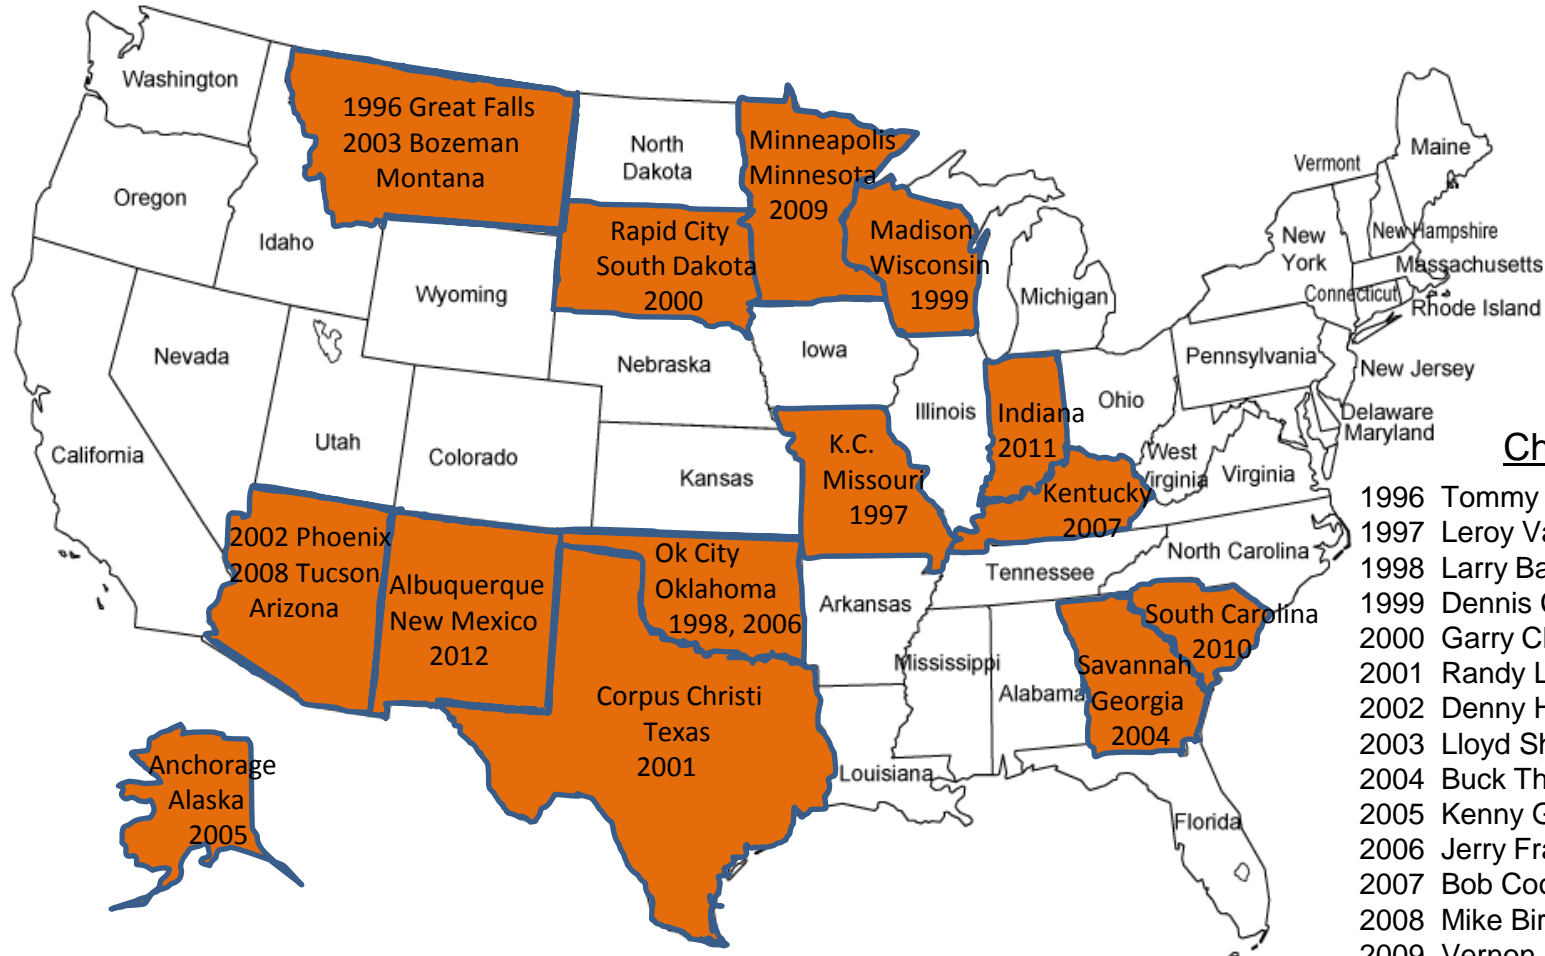

NUTSEA Conferences ... a 15 year history

This is where we've been This is where we are

Chairmen

- 1996 Tommy Greer (NC)
- 1997 Leroy Vanderpool (MN)
- 1998 Larry Baker (TX)
- 1999 Dennis Corcoran (IA)
- 2000 Garry Christopherson (WI)
- 2001 Randy Lowe (GA)
- 2002 Denny Hayes (TN)
- 2003 Lloyd Sholes (VA)
- 2004 Buck Theriot (LA)
- 2005 Kenny Guffey (OK)
- 2006 Jerry Franklin (MS)
- 2007 Bob Cooper (NE)
- 2008 Mike Bird (KS)
- 2009 Vernon Shearer (KY)
- 2010 Pat Whalen (MN)
- 2011 Mike Bergeaux (LA)

The question for our membership is ...

Where are we going? Would your State ... your Statewide ... your electric coop ... be willing to host a future NUTSEA Conference?

NUTSEA will help! Contact: info@nutsea.org for details!